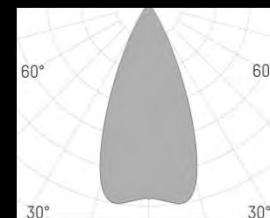

Narrow Spot

SILL

13°

Spot

SILL

22°

Medium

SILL

41°

Flood

SILL

$12^\circ \times 40^\circ$

Oval Flood

SILL

SILL

SILL 14M