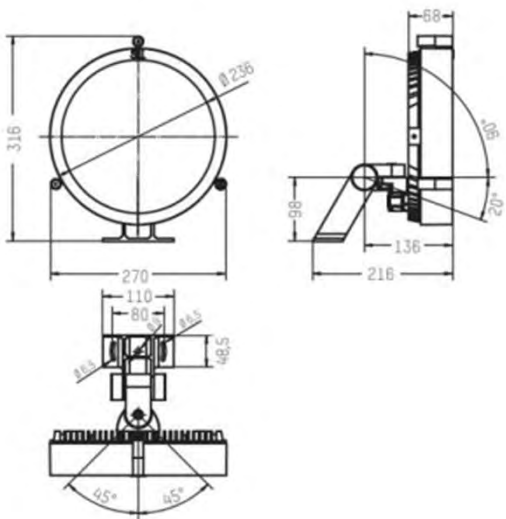

41°

Flood

SILL

$12^\circ \times 40^\circ$

Oval Flood

SILL

SILL

SILL 14M

14M X 100 CW C M 916 + prismatic glass

Integrated driver DMX

Red Green Blue Red (RGRB)

System power 100W

External ballast 48V

Vorl. Lichttechnik

SILL

SILL