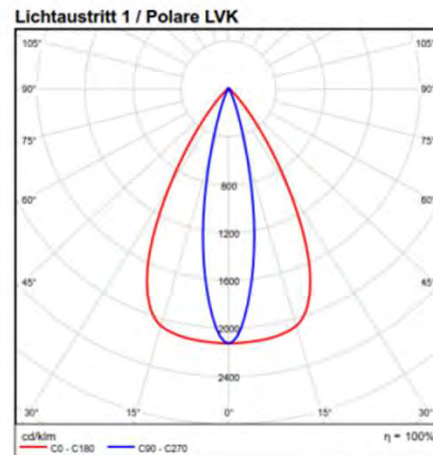

Narrow Spot

SILL

13°

Spot

SILL

22°

Medium

SILL

41°

Flood

SILL

$12^\circ \times 40^\circ$

Oval Flood

SILL

SILL

SILL 14M

14M X 100 CW C M 916 + prismatic glass

Integrated driver DMX

Red Green Blue Red (RGRB)

System power 100W

External ballast 48V

Vorl. Lichttechnik

SILL

SILL