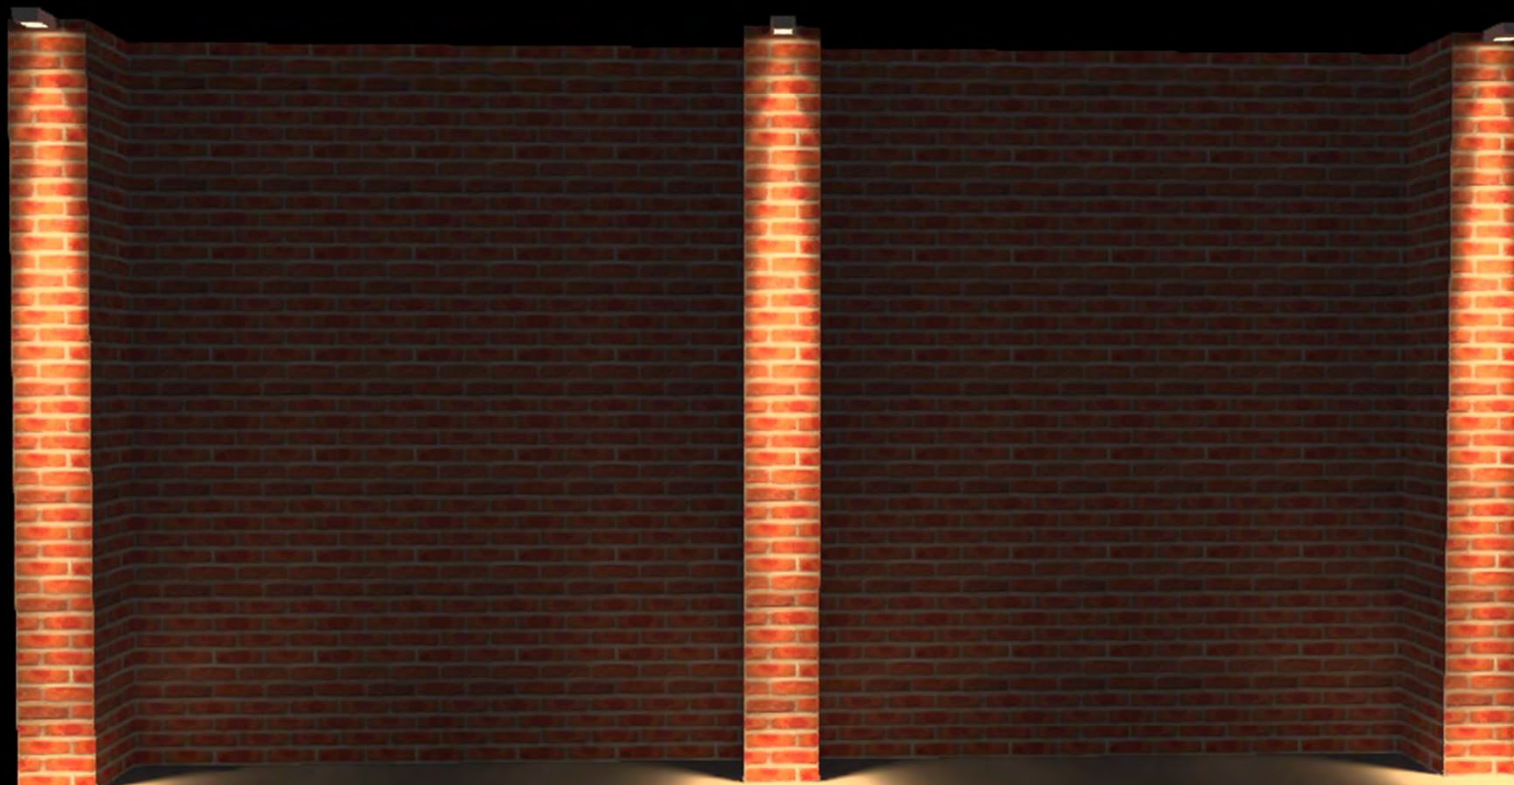

SILL

dimensions of the light

Light Experience 2023

Kasteel De Hooge Vuursche

SILL

Europaturm
Frankfurt/Main | Germany

SILL

6°

Narrow Spot

SILL

13°

Spot

SILL

22°

Medium

SILL

41°

Flood

SILL

$12^\circ \times 40^\circ$

Oval Flood

SILL

SILL

SILL 14M