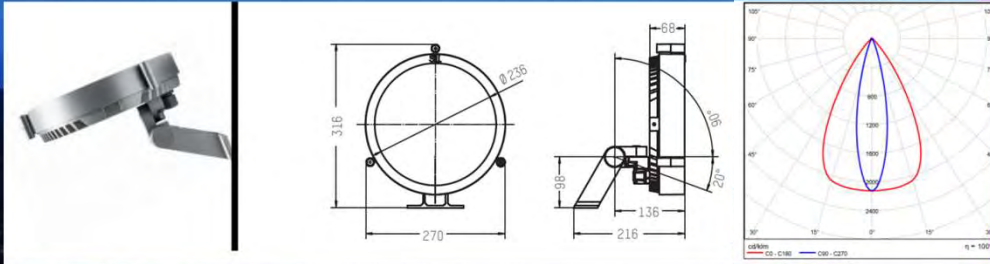

41°

Flood

SILL

$12^\circ \times 40^\circ$

Oval Flood

SILL

SILL

SILL 14M

14M X 100 CW C M 916 + prismatic glass

Integrated driver DMX

Red Green Blue Red (RGRB)

System power 100W

External ballast 48V

Vorl. Lichttechnik

SILL

SILL