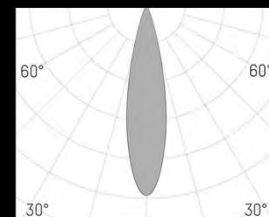

Narrow Spot

SILL

13°

Spot

SILL

22°

Medium

SILL

41°

Flood

SILL

$12^\circ \times 40^\circ$

Oval Flood

SILL

SILL

SILL 14M