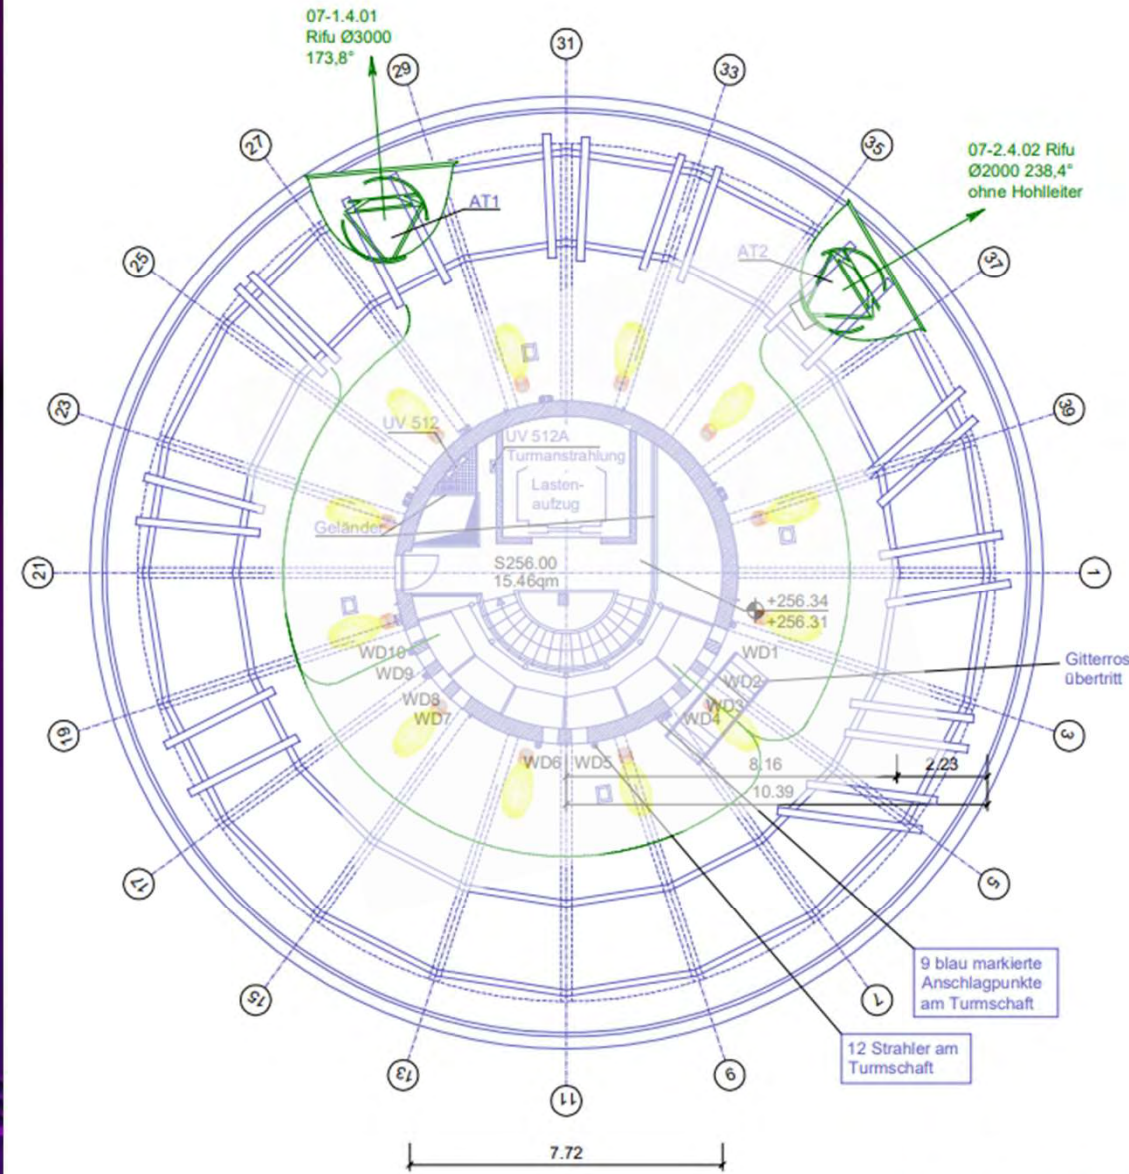

Narrow Spot

SILL

13°

Spot

SILL

22°

Medium

SILL

41°

Flood

SILL

$12^\circ \times 40^\circ$

Oval Flood

SILL

SILL

SILL 14M

14M X 100 CW C M 916 + prismatic glass

Integrated driver DMX

Red Green Blue Red (RGRB)

System power 100W

External ballast 48V

Vorl. Lichttechnik

SILL

SILL