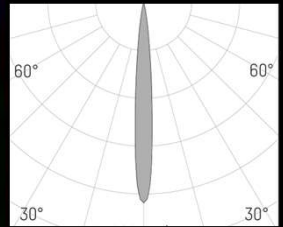

Narrow Spot

SILL

13°

Spot

SILL

22°

Medium

SILL

41°

Flood

SILL

$12^\circ \times 40^\circ$

Oval Flood

SILL

SILL

SILL 14M