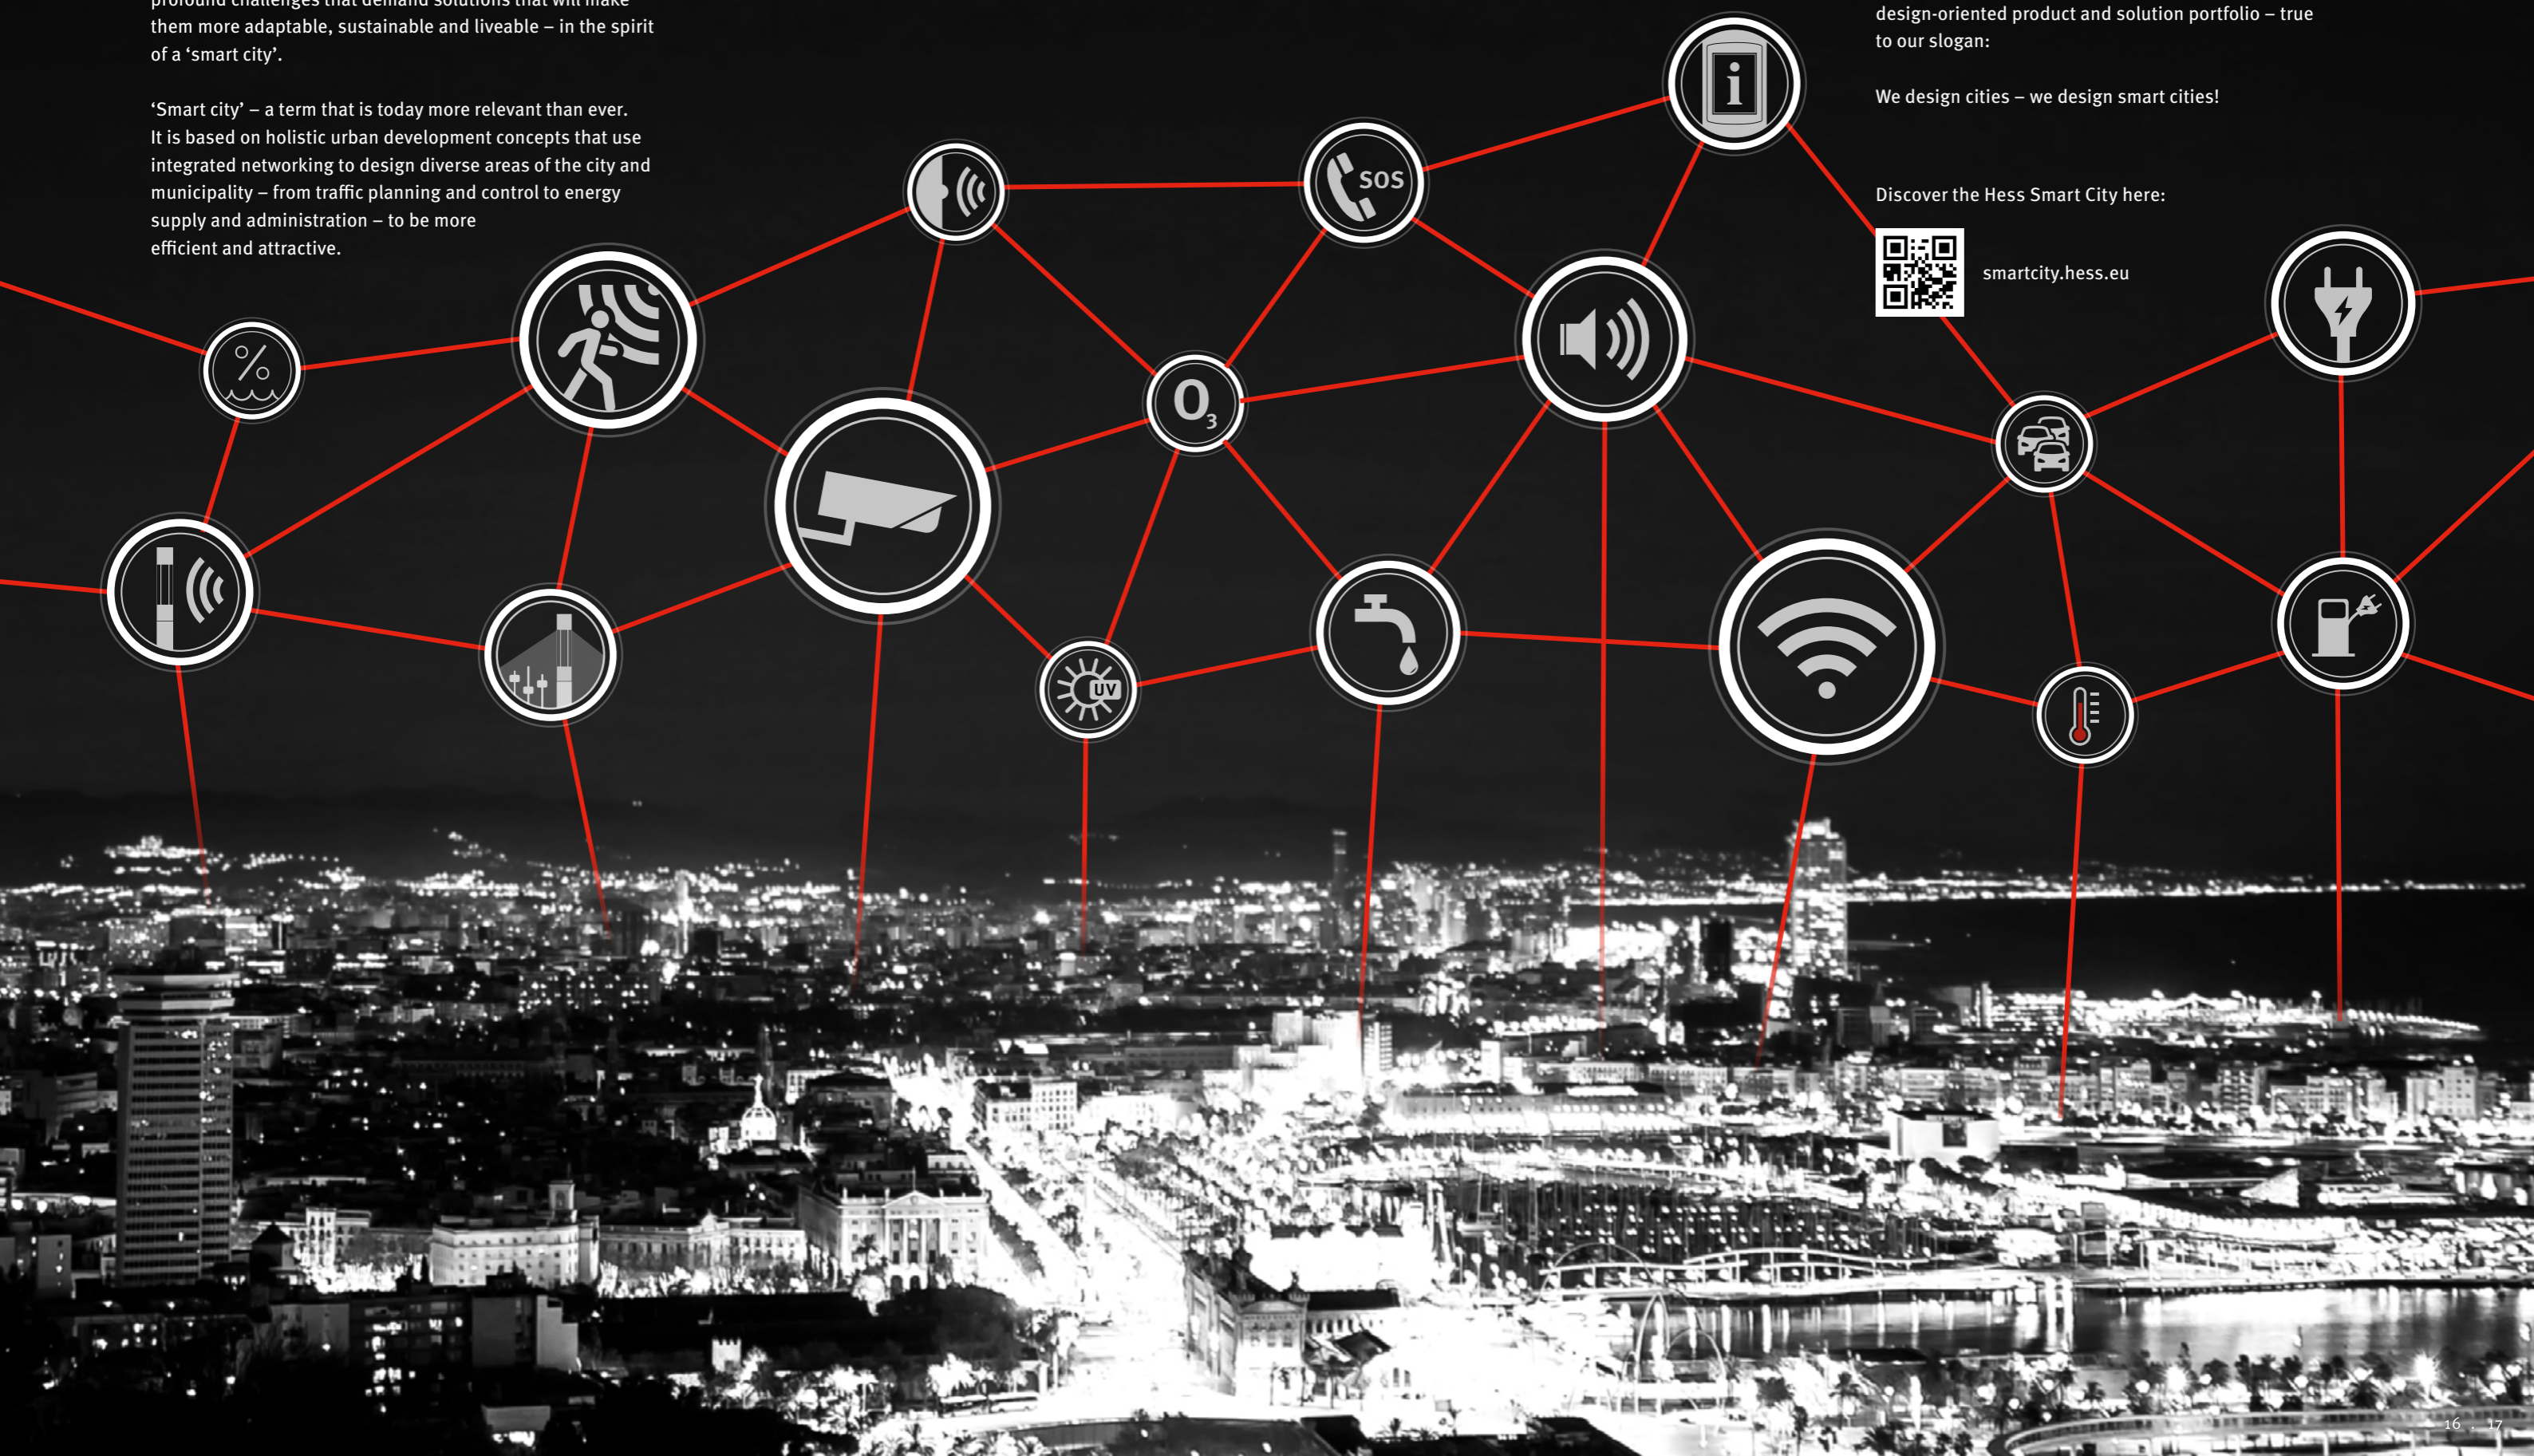

Smart solutions by day and by night – made by Hess

Demographic change, global warming, digitalization – cities and municipalities around the world are currently facing profound challenges that demand solutions that will make them more adaptable, sustainable and liveable – in the spirit of a ‘smart city’.

‘Smart city’ – a term that is today more relevant than ever. It is based on holistic urban development concepts that use integrated networking to design diverse areas of the city and municipality – from traffic planning and control to energy supply and administration – to be more efficient and attractive.

SMART CITY

Hess designs smart cities

As a premium supplier of attractive designed outdoor luminaires and site furnishings, we support cities and municipalities on their unique pathway to becoming a ‘smart city’. We offer a comprehensive, innovative and design-oriented product and solution portfolio – true to our slogan:

We design cities – we design smart cities!

Discover the Hess Smart City here:

smartcity.hess.eu