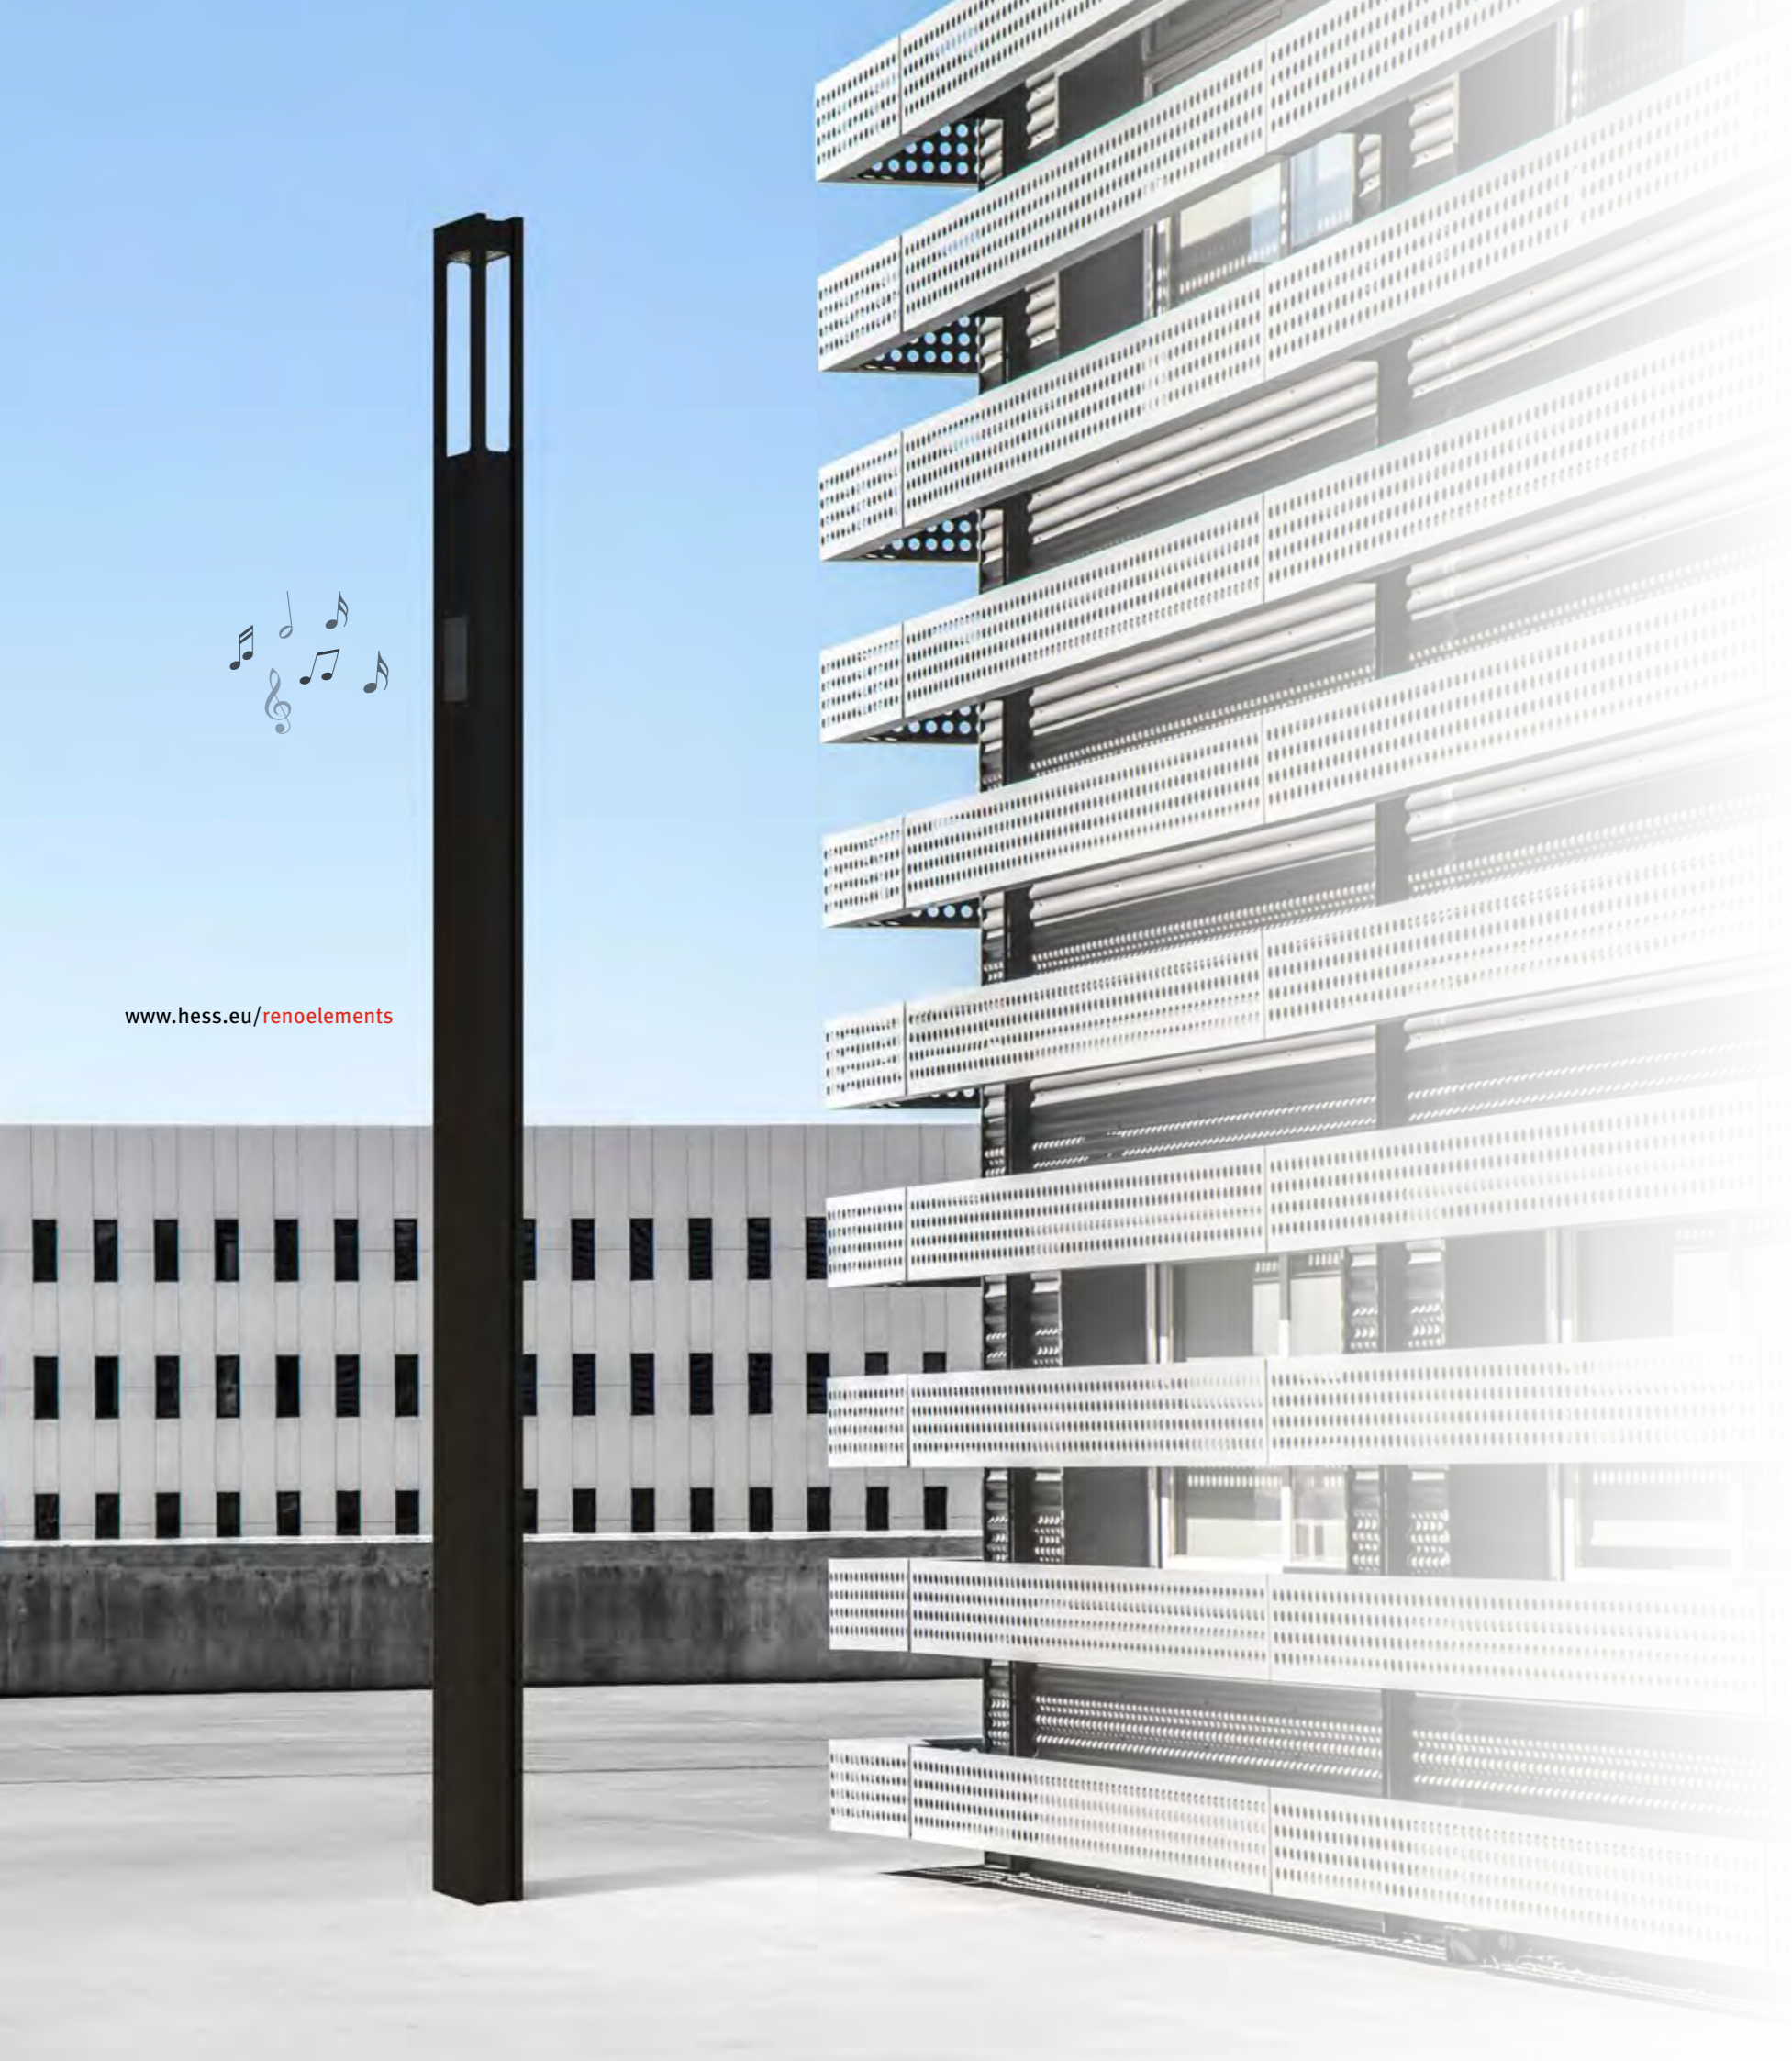

www.hess.eu/renoelements

RENO ELEMENTS – a coherent design.

A luminaire as from a single piece – and you can take that almost literally. The extruded aluminium profiles are manufactured to the desired length in one piece, and the recesses for the ‘Elements’ are precisely cut out at the desired locations.

This results in a striking as well as elegant luminaire with perfectly integrated elements – without shadow gaps.

RENO ELEMENTS:

Light, multifunctionality and design at its best!