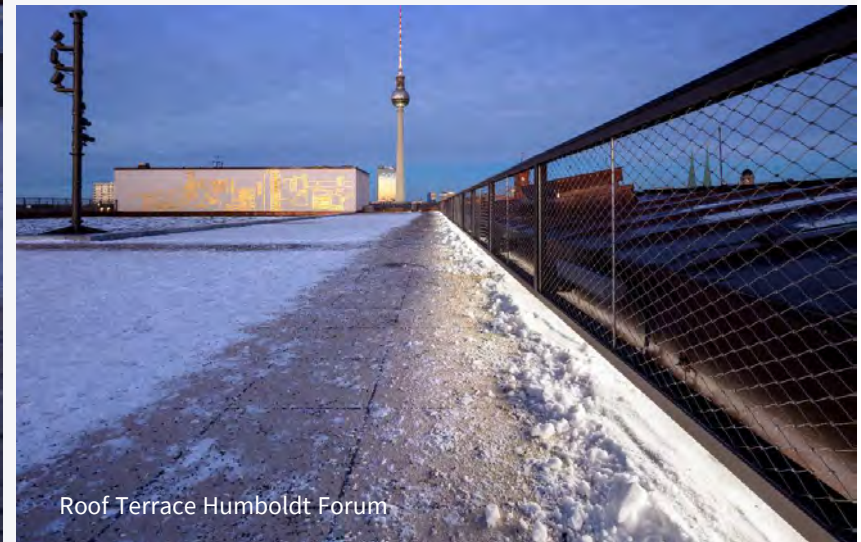

with only **ONE** electrical feed

 Humboldt Forum in Berlin

LONG AND EVEN LIGHT LINES

- no complex wiring thanks to Plug & Play

Roof Terrace Humboldt Forum

Humboldt Akademie
Humboldt Forum Foundation in the Berlin Palace

Palace Cellar in the Berlin Palace

ASYMMETRIC LINEAR LENS ILAF

- asymmetric light distribution
- glare-free light
- optimised for use in handrails
- handrail with a smooth and trouble-free feel
- secured against vandalism