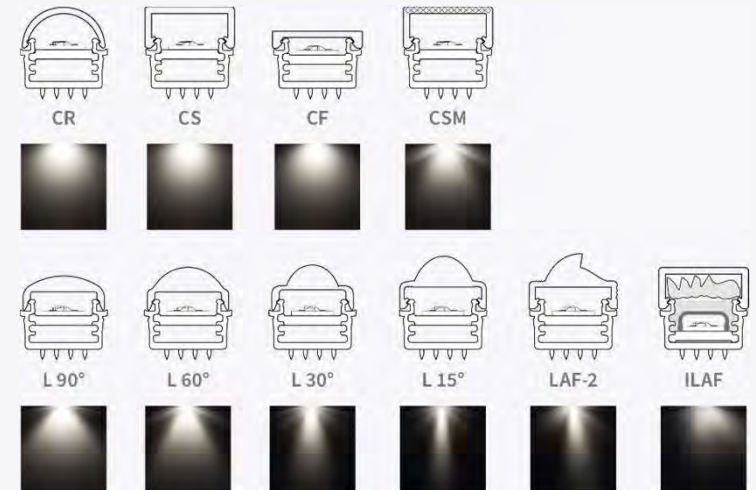

NP mounting profile

NP flat cable

NauticProfil® = NP

Our patented system:

versatile | reliable | proven | robust

NauticProfil® System

- essential forms,
unlimited inspirations

**100 METRE LONG
LED LIGHT LINES**

Palace Cellar in the Berlin Palace

ASYMMETRIC LINEAR LENS ILAF

- asymmetric light distribution
- glare-free light
- optimised for use in handrails
- handrail with a smooth and trouble-free feel
- secured against vandalism