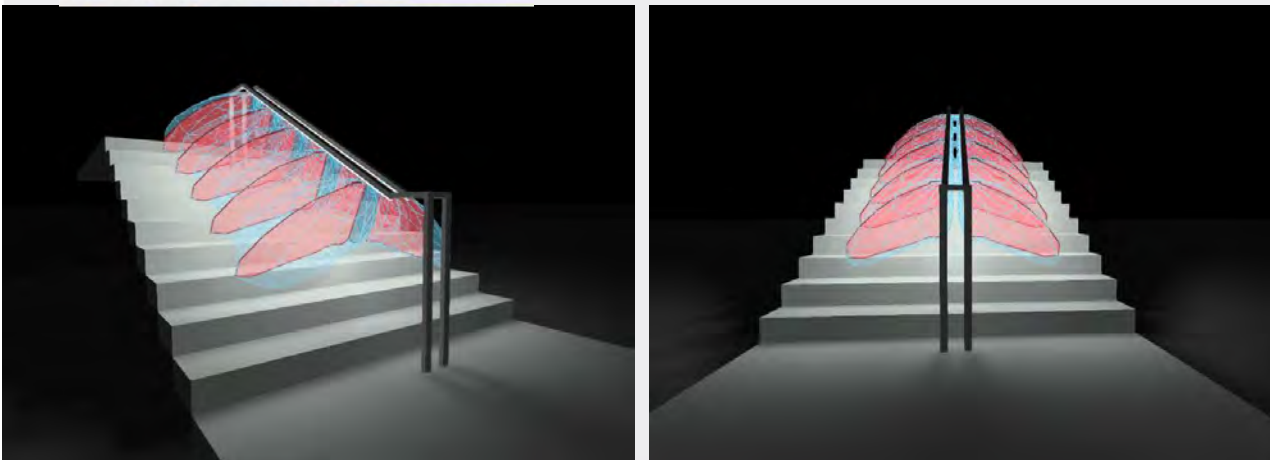

NP mounting profile

NP flat cable

NauticProfil® = NP

Our patented system:

versatile | reliable | proven | robust

NauticProfil® System

- essential forms,
unlimited inspirations

**100 METRE LONG
LED LIGHT LINES**

with only **ONE** electrical feed

 Humboldt Forum in Berlin

LONG AND EVEN LIGHT LINES

- no complex wiring thanks to Plug & Play

Roof Terrace Humboldt Forum

Humboldt Akademie
Humboldt Forum Foundation in the Berlin Palace

Palace Cellar in the Berlin Palace

ASYMMETRIC LINEAR LENS ILAF

- asymmetric light distribution
- glare-free light
- optimised for use in handrails
- handrail with a smooth and trouble-free feel
- secured against vandalism