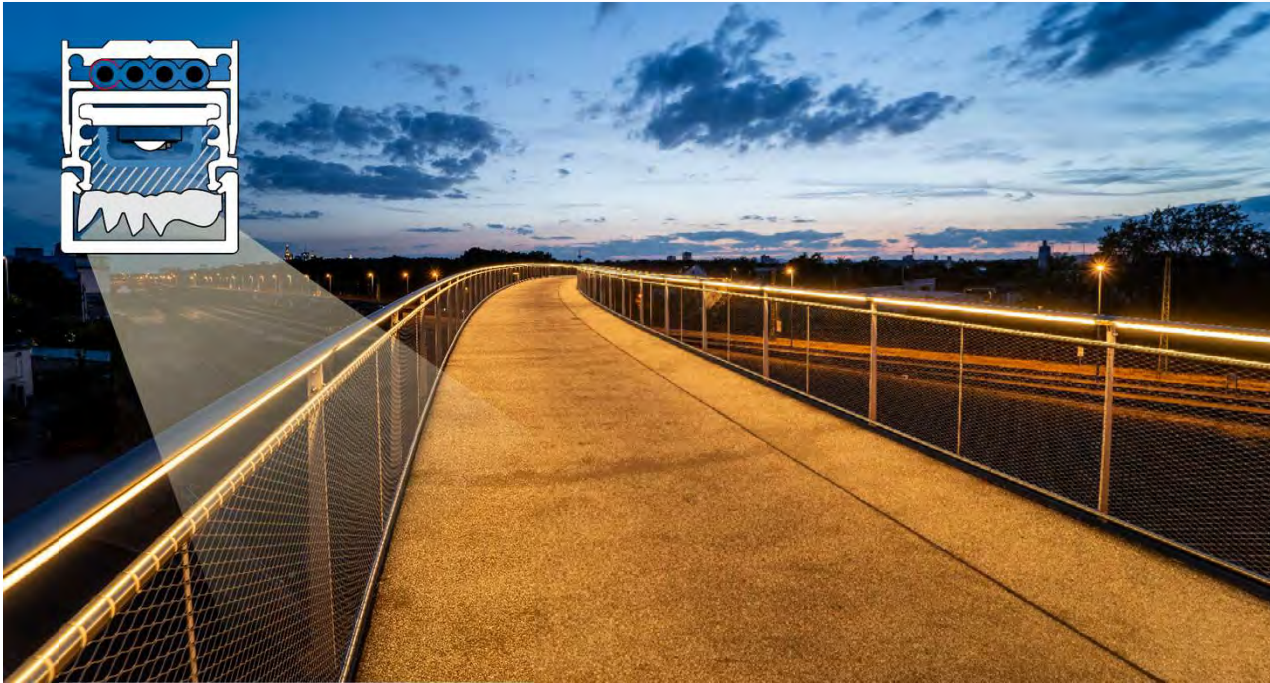

with only **ONE** electrical feed

 Humboldt Forum in Berlin

LONG AND EVEN LIGHT LINES

- no complex wiring thanks to Plug & Play

Roof Terrace Humboldt Forum

Humboldt Akademie
Humboldt Forum Foundation in the Berlin Palace

Palace Cellar in the Berlin Palace

ASYMMETRIC LINEAR LENS ILAF

- asymmetric light distribution
- glare-free light
- optimised for use in handrails
- handrail with a smooth and trouble-free feel
- secured against vandalism