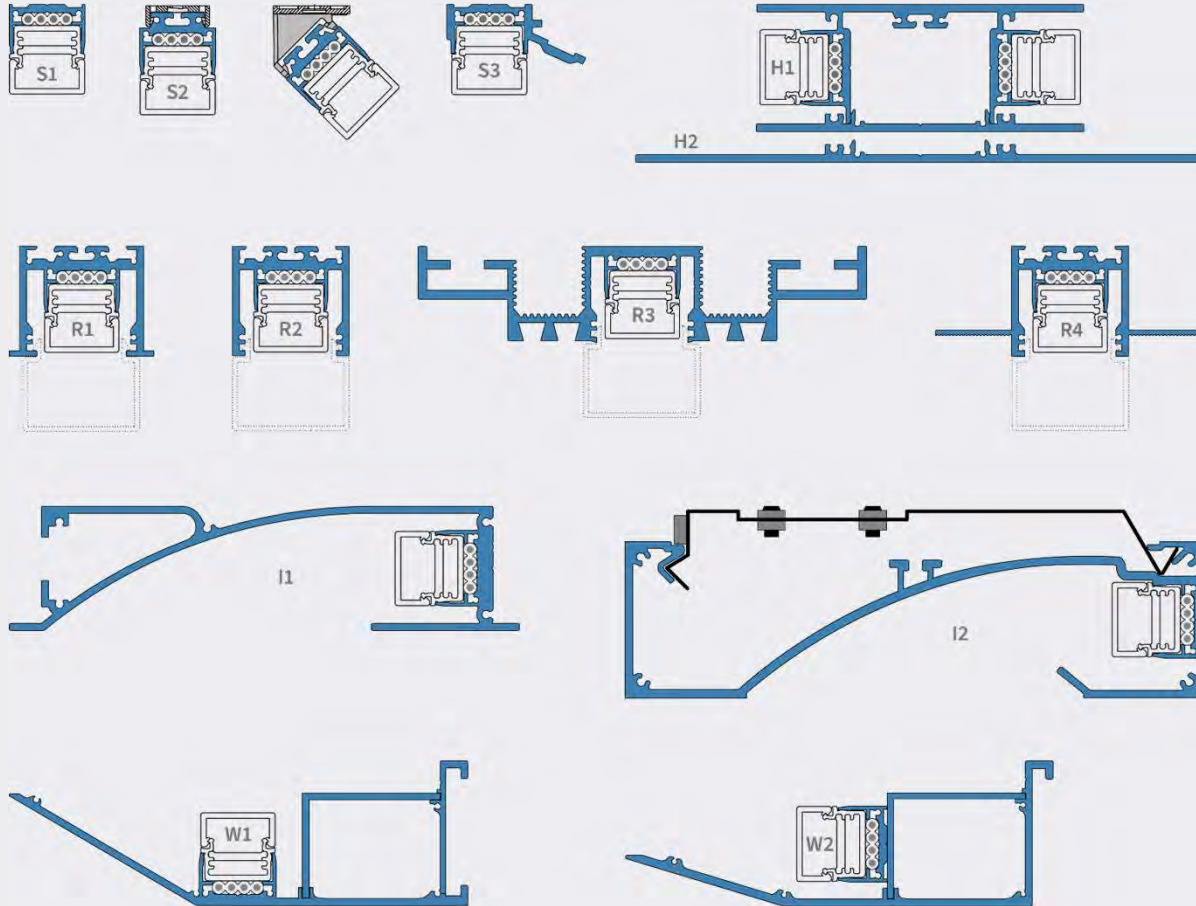

NP mounting profile

NP flat cable

NauticProfil® = NP

Our patented system:

versatile | reliable | proven | robust

NauticProfil® System

- essential forms,
unlimited inspirations

**100 METRE LONG
LED LIGHT LINES**

with only **ONE** electrical feed

 Humboldt Forum in Berlin

LONG AND EVEN LIGHT LINES

- no complex wiring thanks to Plug & Play

Roof Terrace Humboldt Forum

Humboldt Akademie
Humboldt Forum Foundation in the Berlin Palace

Palace Cellar in the Berlin Palace

ASYMMETRIC LINEAR LENS ILAF

- asymmetric light distribution
- glare-free light
- optimised for use in handrails
- handrail with a smooth and trouble-free feel
- secured against vandalism