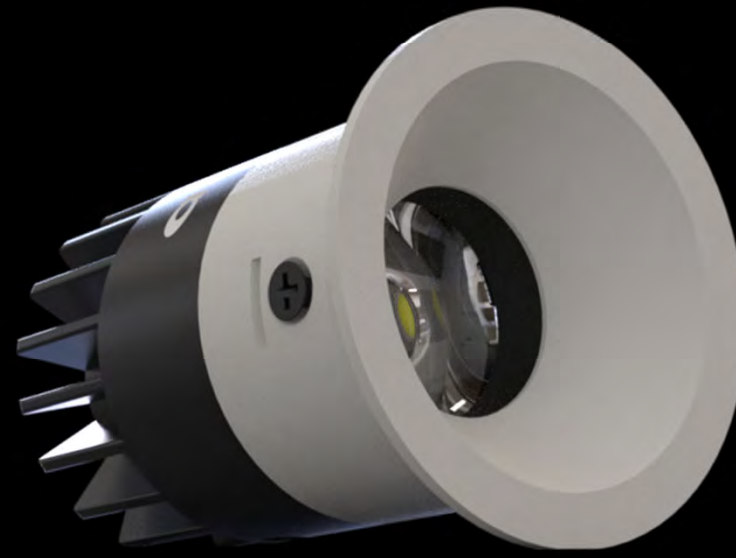

alpha**LED**

○ INDUSTRIE
● LICHT

dezzi spot

STANDARD

DEEP

FRAMER

ZOOM

WALLWASH

glow XS

SPOT

WALLWASH
TRIMLESS

ADJUSTABLE
TRIMLESS

FIXED
TRIMLESS

WALLWASH

ADJUSTABLE

FIXED

DOUBLE

EFFICIENCY

EFFICIENCY

up to 200lm/w
80cri & 90cri

CHROMATIC

CHROMATIC
TW

CHROMATIC
DTW

CHROMATIC
RGBW